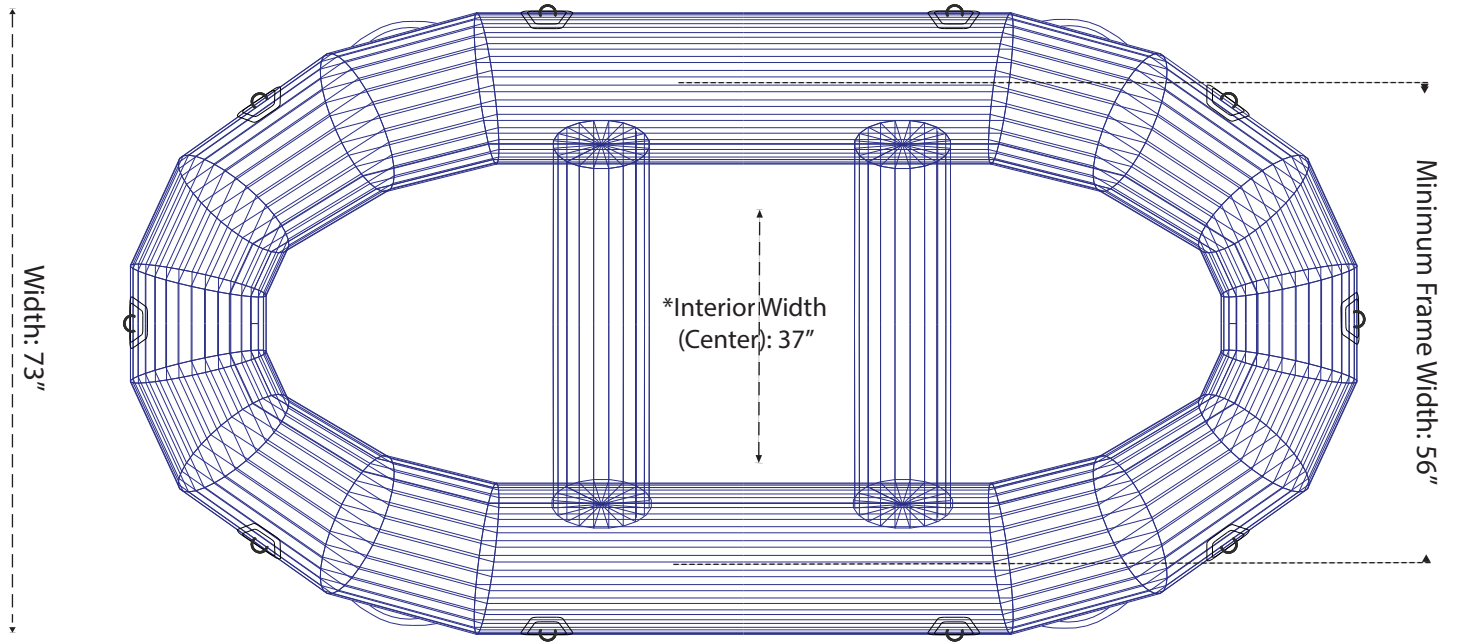

Please use the specifications as a guideline only.

Bow/Stern Diameter: 17"

Depth (Center): 11.5"

Depth (End of Straight Section): 10"

800-247-3432 ~ info@aire.com  
www.aire.com

AIRE & Tributary boats are handcrafted by skilled professionals. As with all handcrafted items, there may be some slight variations from boat to boat, all measurements are subject to 1" + or - variation.

\*Measured with no thwarts installed