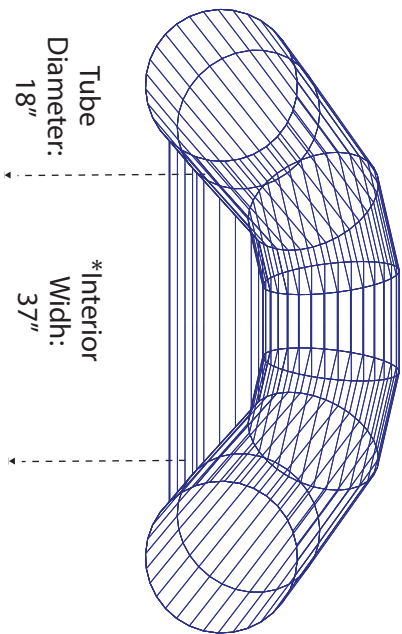

Please use the specifications as a guideline only.

Bow/Stern Diameter: 17"

Depth (Center): 11.5"

Depth (End of Straight Section): 10"

800-247-3432 ~ info@aire.com  
www.aire.com

AIRE & Tributary boats are handcrafted by skilled professionals. As with all handcrafted items, there may be some slight variations from boat to boat, all measurements are subject to 1" + or - variation.

\*Measured with no thwarts installed