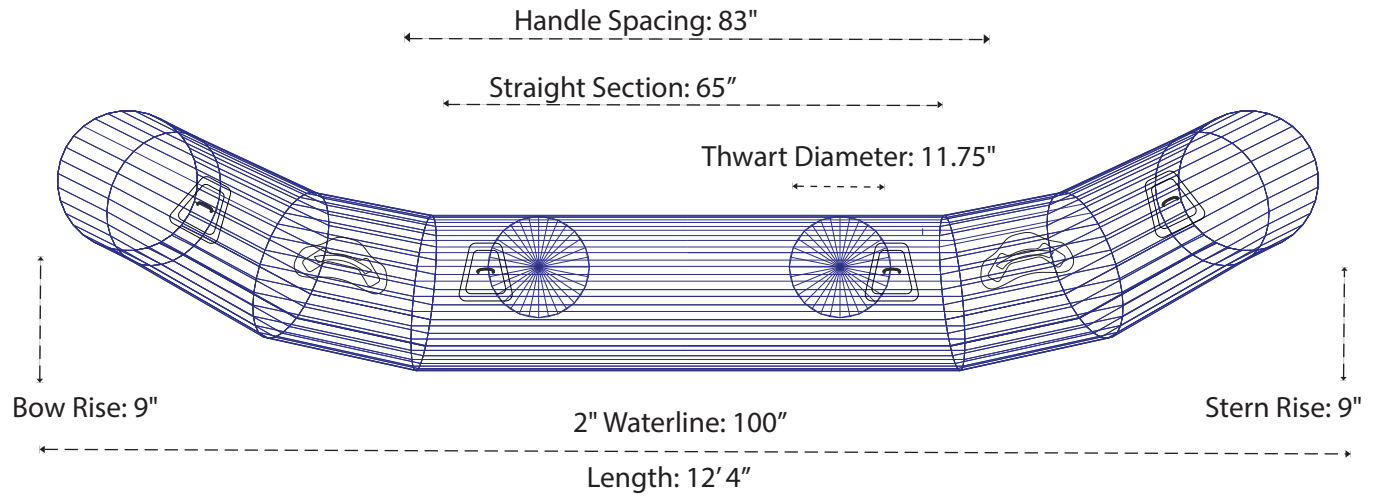

Please use the specifications as a guideline only.

Bow/Stern Diameter: 17"

Depth (Center): 11.5"

Depth (End of Straight Section): 10"

800-247-3432 ~ info@aire.com  
www.aire.com

AIRE & Tributary boats are handcrafted by skilled professionals. As with all handcrafted items, there may be some slight variations from boat to boat, all measurements are subject to 1" + or - variation.

\*Measured with no thwarts installed