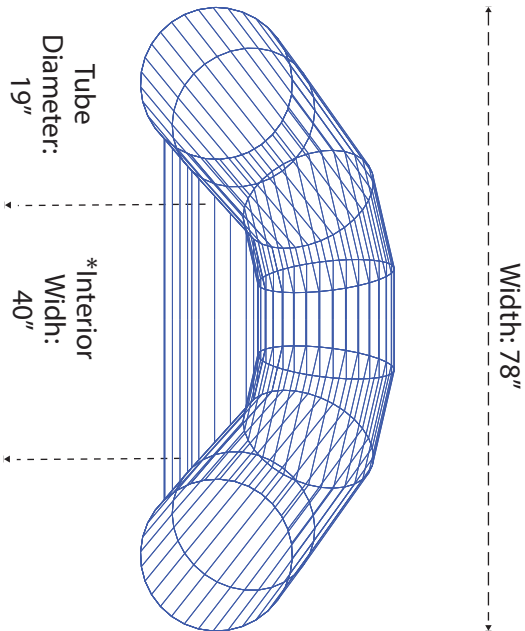

Please use the specifications as a guideline only.

800-247-3432 ~ info@aire.com
www.aire.com

AIRE & Tributary boats are handcrafted by skilled professionals. As with all handcrafted items, there may be some slight variations from boat to boat, all measurements are subject to 1" + or - variation.

*Measured with no thwarts installed