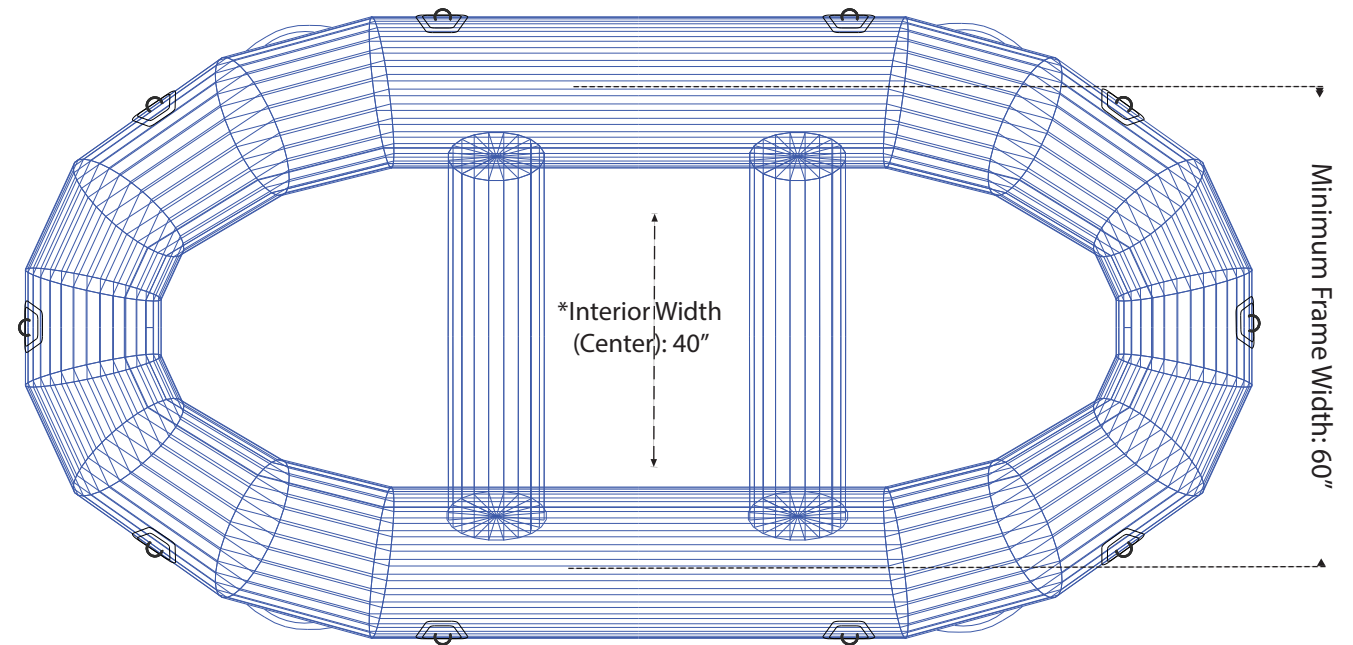

Please use the specifications as a guideline only.

800-247-3432 ~ info@aire.com
www.aire.com

AIRE & Tributary boats are handcrafted by skilled professionals. As with all handcrafted items, there may be some slight variations from boat to boat, all measurements are subject to 1" + or - variation.

*Measured with no thwarts installed