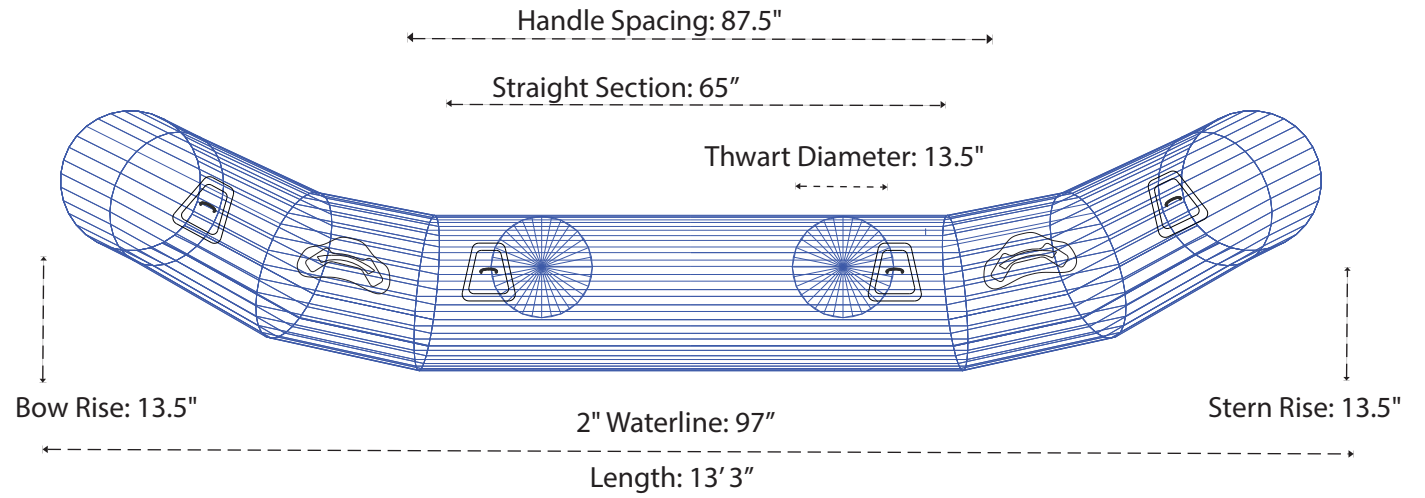

Please use the specifications as a guideline only.

800-247-3432 ~ info@aire.com
www.aire.com

AIRE & Tributary boats are handcrafted by skilled professionals. As with all handcrafted items, there may be some slight variations from boat to boat, all measurements are subject to 1" + or - variation.

*Measured with no thwarts installed