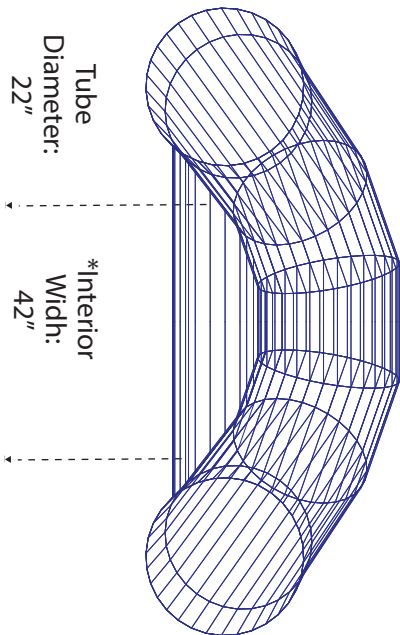

AIRE tributary SIXTEEN/6

Please use the specifications as a guideline only.

800-247-3432 ~ info@aire.com
www.aire.com

AIRE & Tributary boats are handcrafted by skilled professionals. As with all handcrafted items, there may be some slight variations from boat to boat, all measurements are subject to 1" + or - variation.

*Measured with no thwarts installed