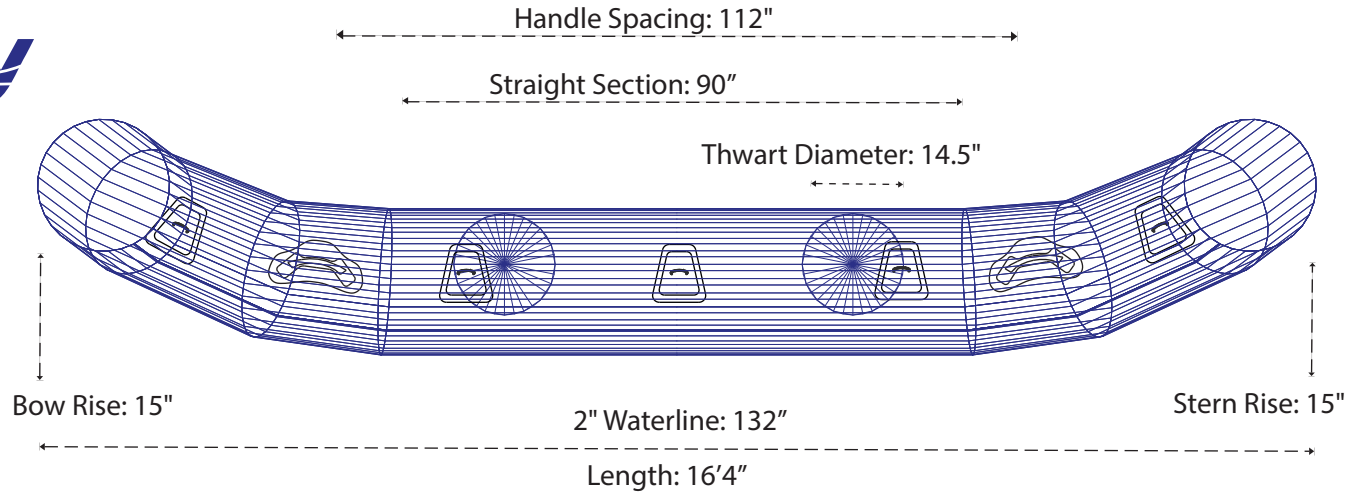

AIRE tributary SIXTEEN/6

Please use the specifications as a guideline only.

800-247-3432 ~ info@aire.com
www.aire.com

AIRE & Tributary boats are handcrafted by skilled professionals. As with all handcrafted items, there may be some slight variations from boat to boat, all measurements are subject to 1" + or - variation.

*Measured with no thwarts installed