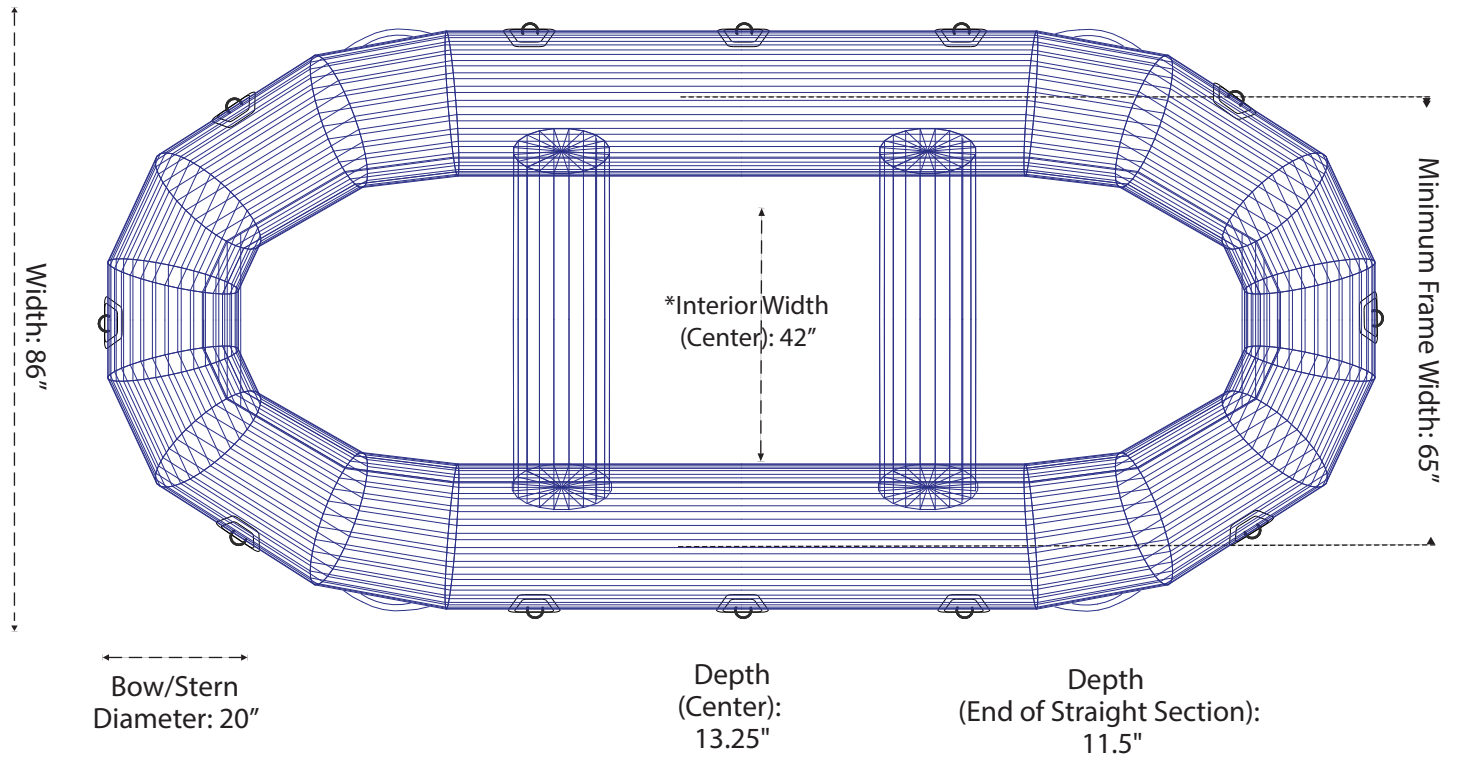

AIRE tributary SIXTEEN/6

Please use the specifications as a guideline only.

800-247-3432 ~ info@aire.com
www.aire.com

AIRE & Tributary boats are handcrafted by skilled professionals. As with all handcrafted items, there may be some slight variations from boat to boat, all measurements are subject to 1" + or - variation.

*Measured with no thwarts installed