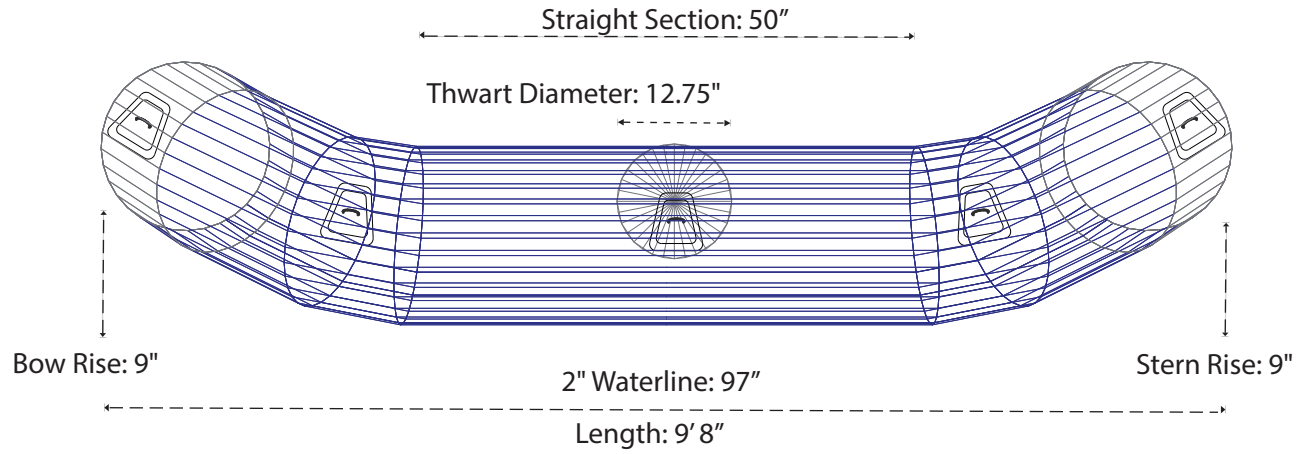

Please use the specifications as a guideline only.

800-247-3432 ~ info@aire.com
www.aire.com

AIRE & Tributary boats are handcrafted by skilled professionals. As with all handcrafted items, there may be some slight variations from boat to boat, all measurements are subject to 1" + or - variation.

*Measured with no thwarts installed