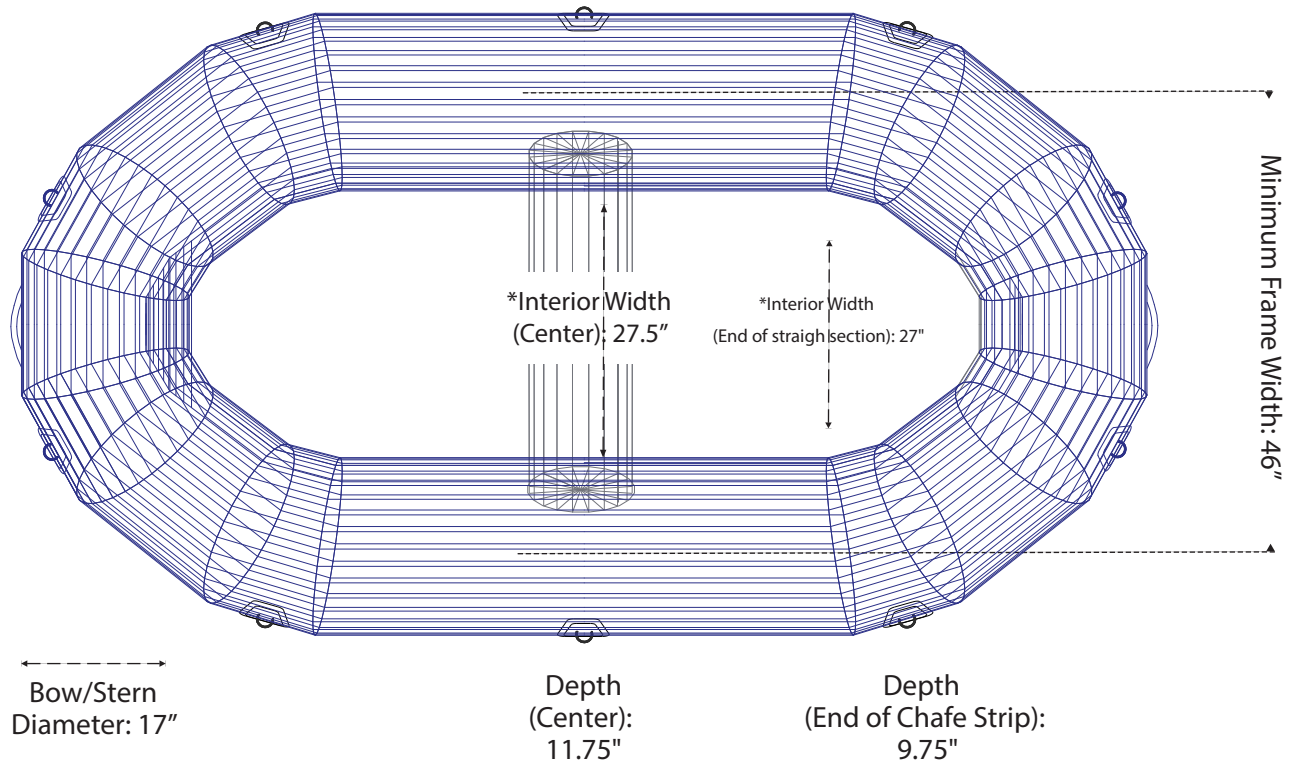

Please use the specifications as a guideline only.

800-247-3432 ~ info@aire.com
www.aire.com

AIRE & Tributary boats are handcrafted by skilled professionals. As with all handcrafted items, there may be some slight variations from boat to boat, all measurements are subject to 1" + or - variation.

*Measured with no thwarts installed