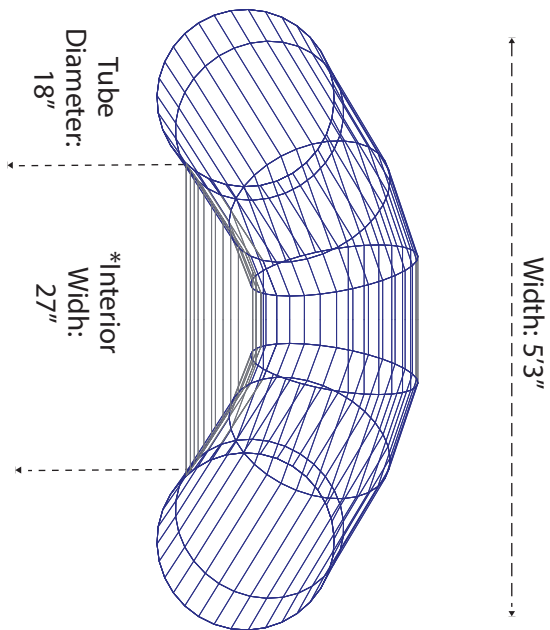

Please use the specifications as a guideline only.

800-247-3432 ~ info@aire.com
www.aire.com

AIRE & Tributary boats are handcrafted by skilled professionals. As with all handcrafted items, there may be some slight variations from boat to boat, all measurements are subject to 1" + or - variation.

*Measured with no thwarts installed