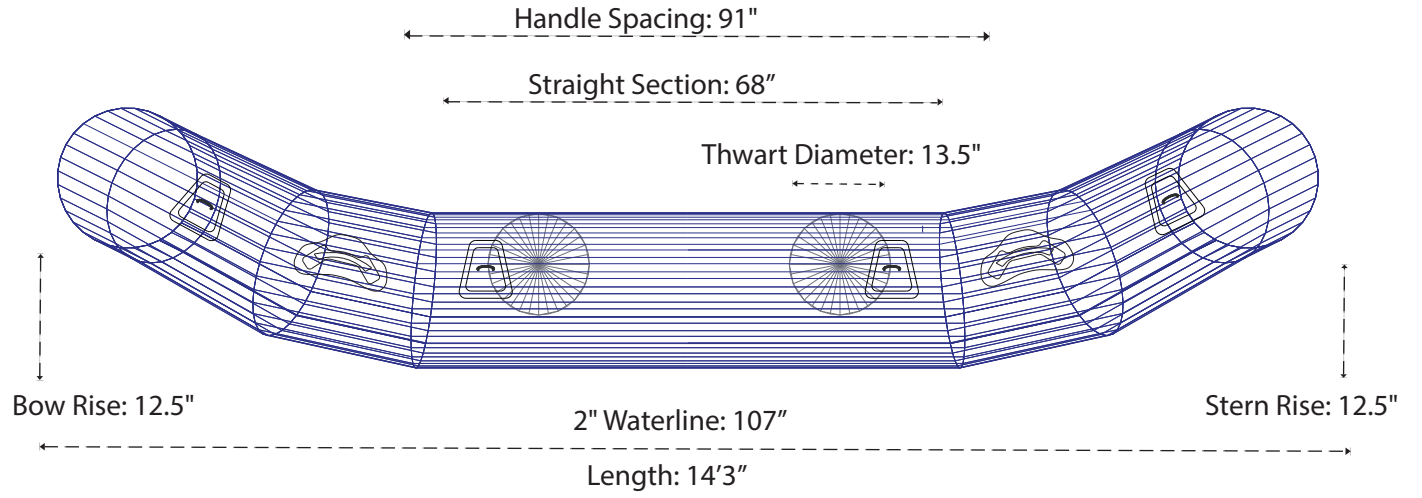

Please use the specifications as a guideline only.

800-247-3432 ~ info@aire.com
www.aire.com

AIRE & Tributary boats are handcrafted by skilled professionals. As with all handcrafted items, there may be some slight variations from boat to boat, all measurements are subject to 1" + or - variation.

*Measured with no thwarts installed