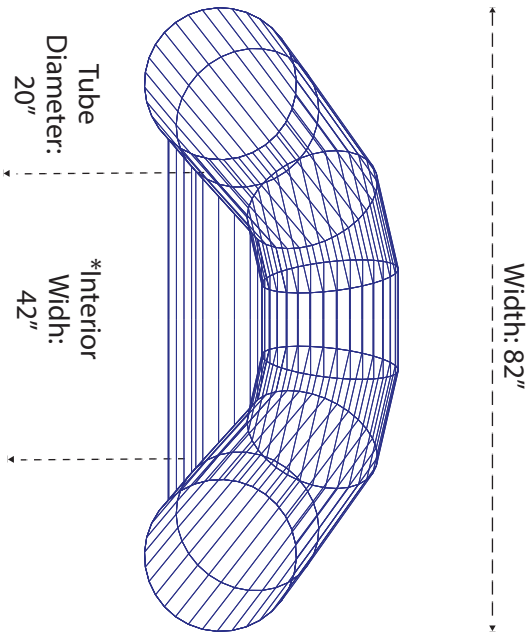

Please use the specifications as a guideline only.

800-247-3432 ~ info@aire.com
www.aire.com

AIRE & Tributary boats are handcrafted by skilled professionals. As with all handcrafted items, there may be some slight variations from boat to boat, all measurements are subject to 1" + or - variation.

*Measured with no thwarts installed