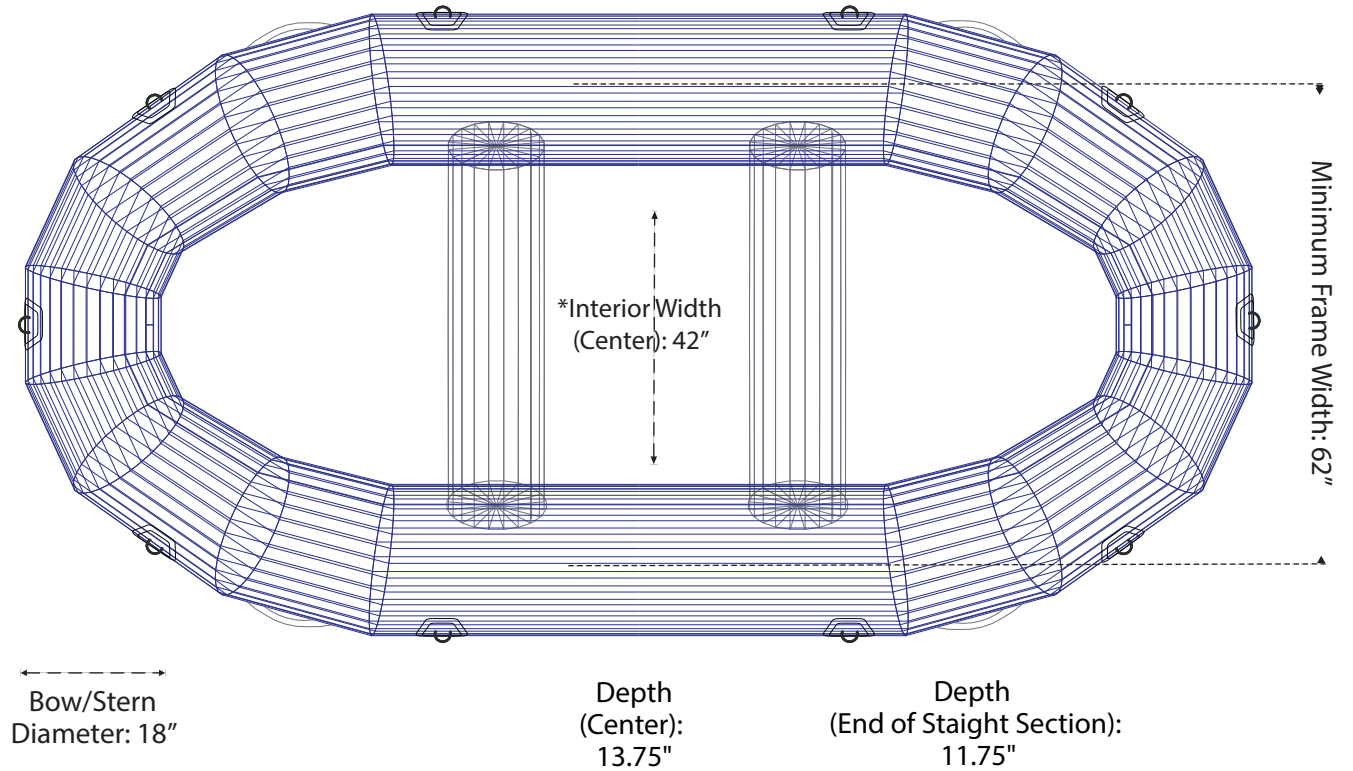

Please use the specifications as a guideline only.

800-247-3432 ~ info@aire.com
www.aire.com

AIRE & Tributary boats are handcrafted by skilled professionals. As with all handcrafted items, there may be some slight variations from boat to boat, all measurements are subject to 1" + or - variation.

*Measured with no thwarts installed