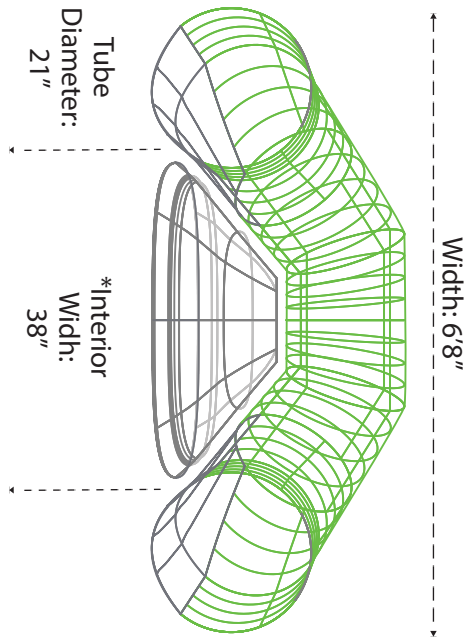

# 136DD

Please use the specifications as a guideline only.

800-247-3432 ~ info@aire.com

www.aire.com

AIRE & Tributary boats are handcrafted by skilled professionals. As with all handcrafted items, there may be some slight variations from boat to boat, all measurements are subject to 1" + or - variation.