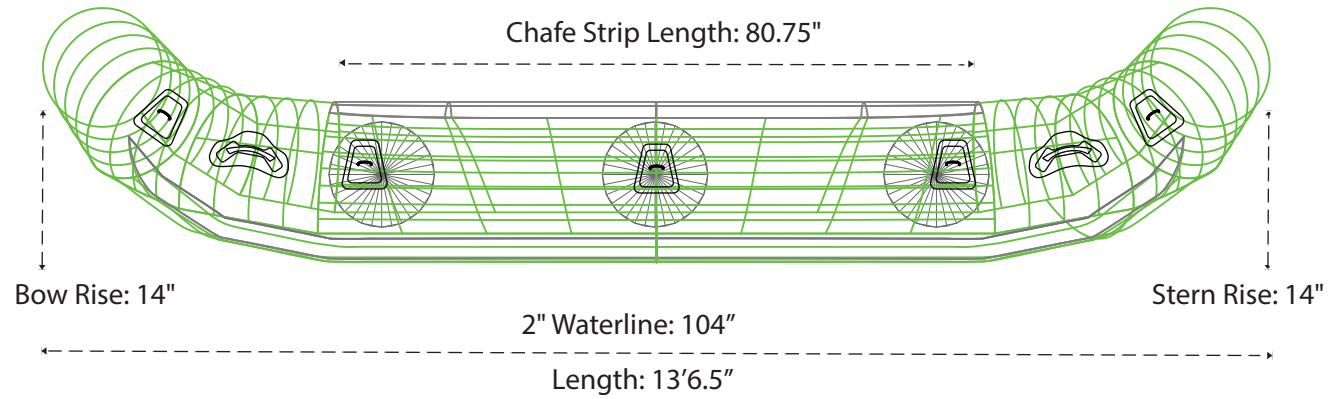

# 136DD

Please use the specifications as a guideline only.

800-247-3432 ~ info@aire.com

www.aire.com

AIRE & Tributary boats are handcrafted by skilled professionals. As with all handcrafted items, there may be some slight variations from boat to boat, all measurements are subject to 1" + or - variation.