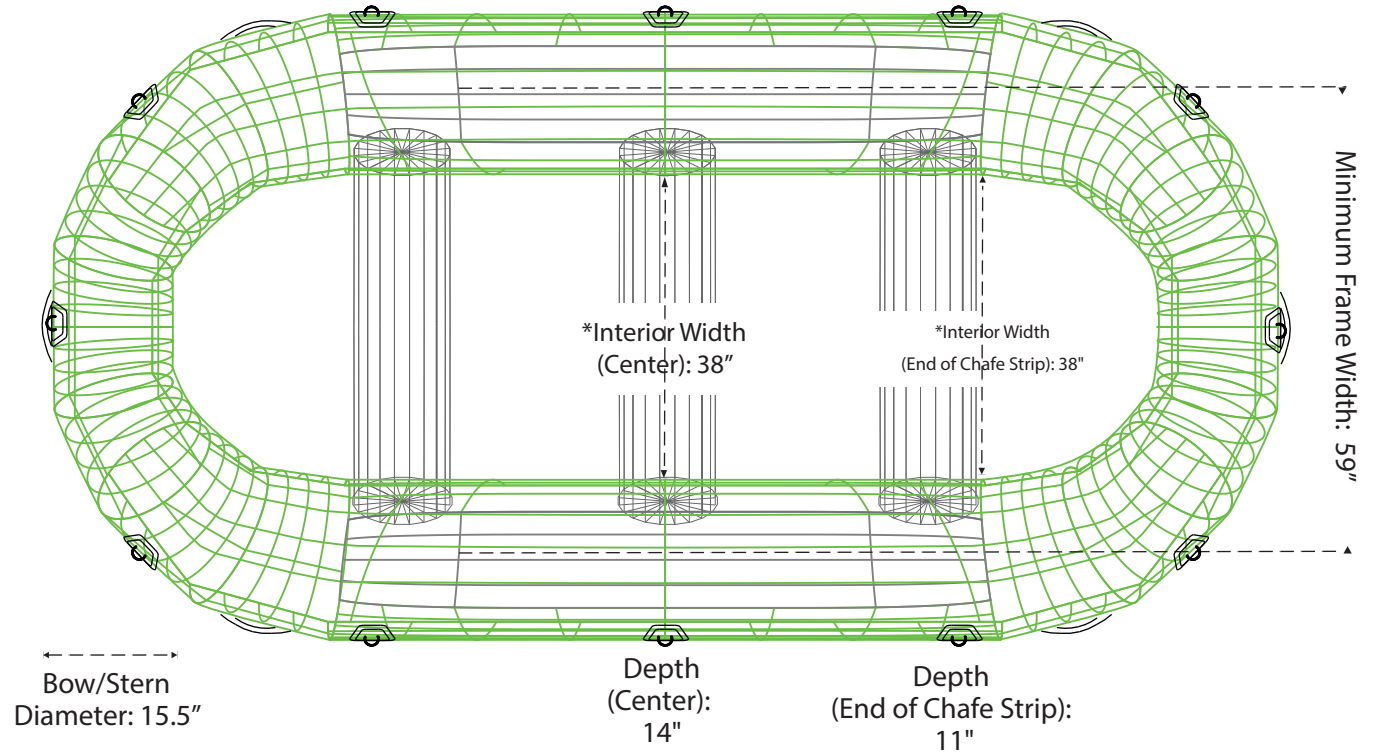

# 136DD

Please use the specifications as a guideline only.

800-247-3432 ~ info@aire.com

www.aire.com

AIRE & Tributary boats are handcrafted by skilled professionals. As with all handcrafted items, there may be some slight variations from boat to boat, all measurements are subject to 1" + or - variation.