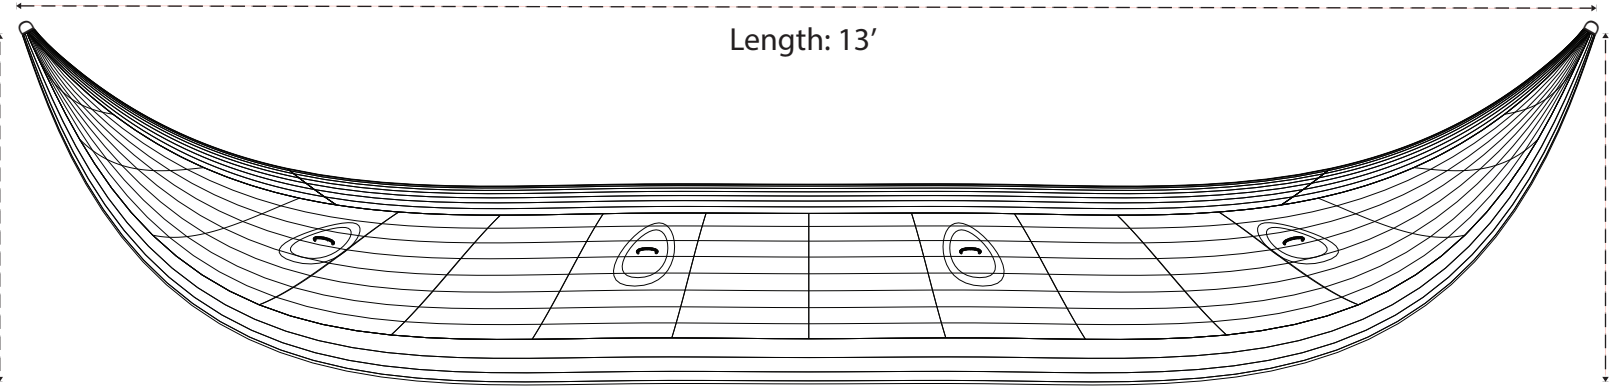

Wave Destroyer 13

Fits in Small Raft Bag

Chafe Strip Length: 88"

Use 16 Straps to secure tubes to frame.

Length: 13'

Bow Rise - 32"

2" Waterline: 86"

Stern Rise - 32"

Tube Diameter: 22"

27"

26.5"

27"

D-Ring Spacing

P. O. Box 186 . Meridian, ID 83680
ph: 800-247-3432 . fax: 800-701-2473