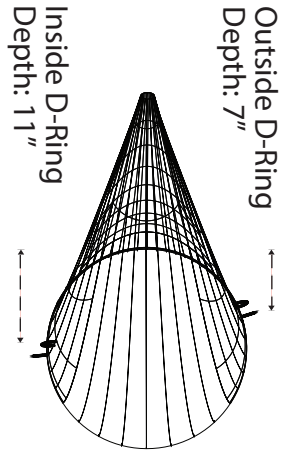

Wave Destroyer 13

Fits in Small Raft Bag

Chafe Strip Length: 88"

Use 16 Straps to secure tubes to frame.

Length: 13'

Bow Rise - 32"

2" Waterline: 86"

Stern Rise - 32"

Tube Diameter: 22"

27"

26.5"

27"

D-Ring Spacing

P. O. Box 186 . Meridian, ID 83680
ph: 800-247-3432 . fax: 800-701-2473