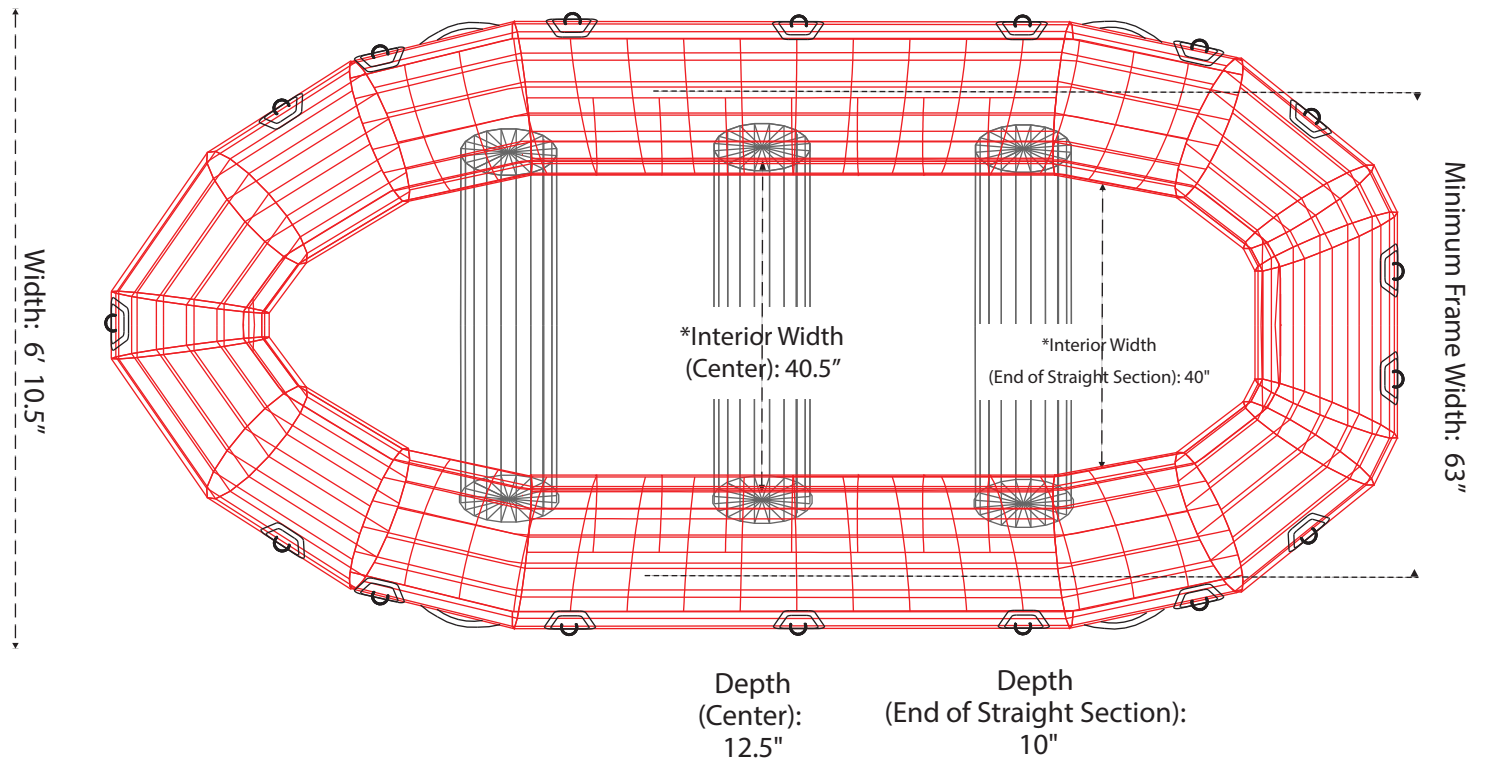

156E

Please use the specifications as a guideline only.

800-247-3432 ~ info@aire.com

www.aire.com

AIRE & Tributary boats are handcrafted by skilled professionals. As with all handcrafted items, there may be some slight variations from boat to boat, all measurements are subject to 1" + or - variation.

*Measured with no thwarts installed