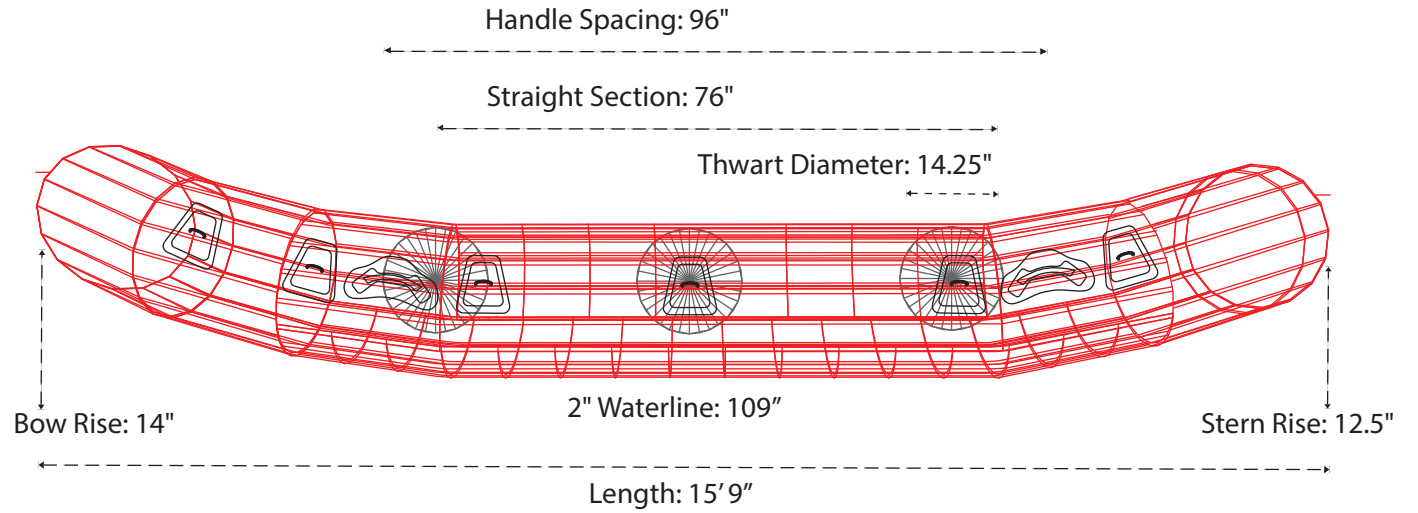

156E

Please use the specifications as a guideline only.

800-247-3432 ~ info@aire.com

www.aire.com

AIRE & Tributary boats are handcrafted by skilled professionals. As with all handcrafted items, there may be some slight variations from boat to boat, all measurements are subject to 1" + or - variation.

*Measured with no thwarts installed