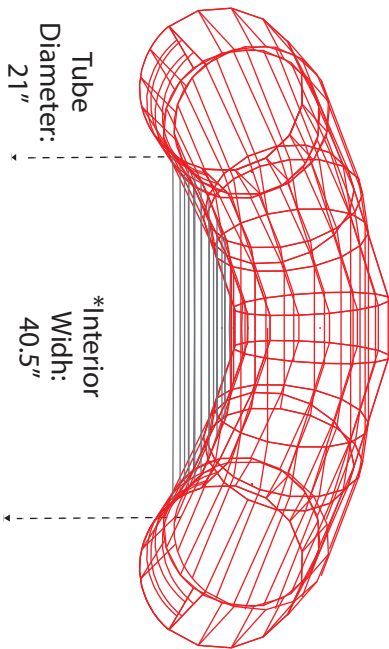

156E

Please use the specifications as a guideline only.

800-247-3432 ~ info@aire.com

www.aire.com

AIRE & Tributary boats are handcrafted by skilled professionals. As with all handcrafted items, there may be some slight variations from boat to boat, all measurements are subject to 1" + or - variation.

*Measured with no thwarts installed