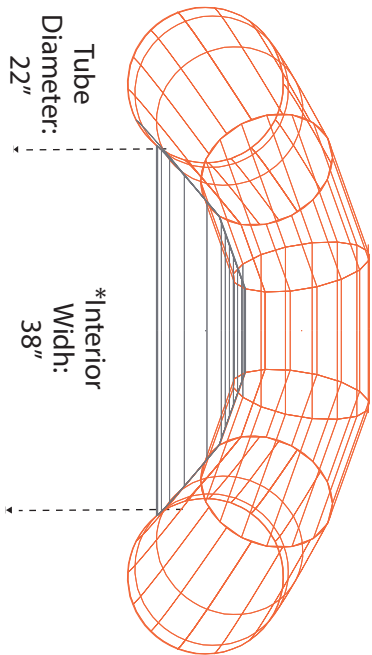

156D

Please use the specifications as a guideline only.

800-247-3432 ~ info@aire.com

www.aire.com

AIRE & Tributary boats are handcrafted by skilled professionals. As with all handcrafted items, there may be some slight variations from boat to boat, all measurements are subject to 1" + or - variation.

*Measured with no thwarts installed