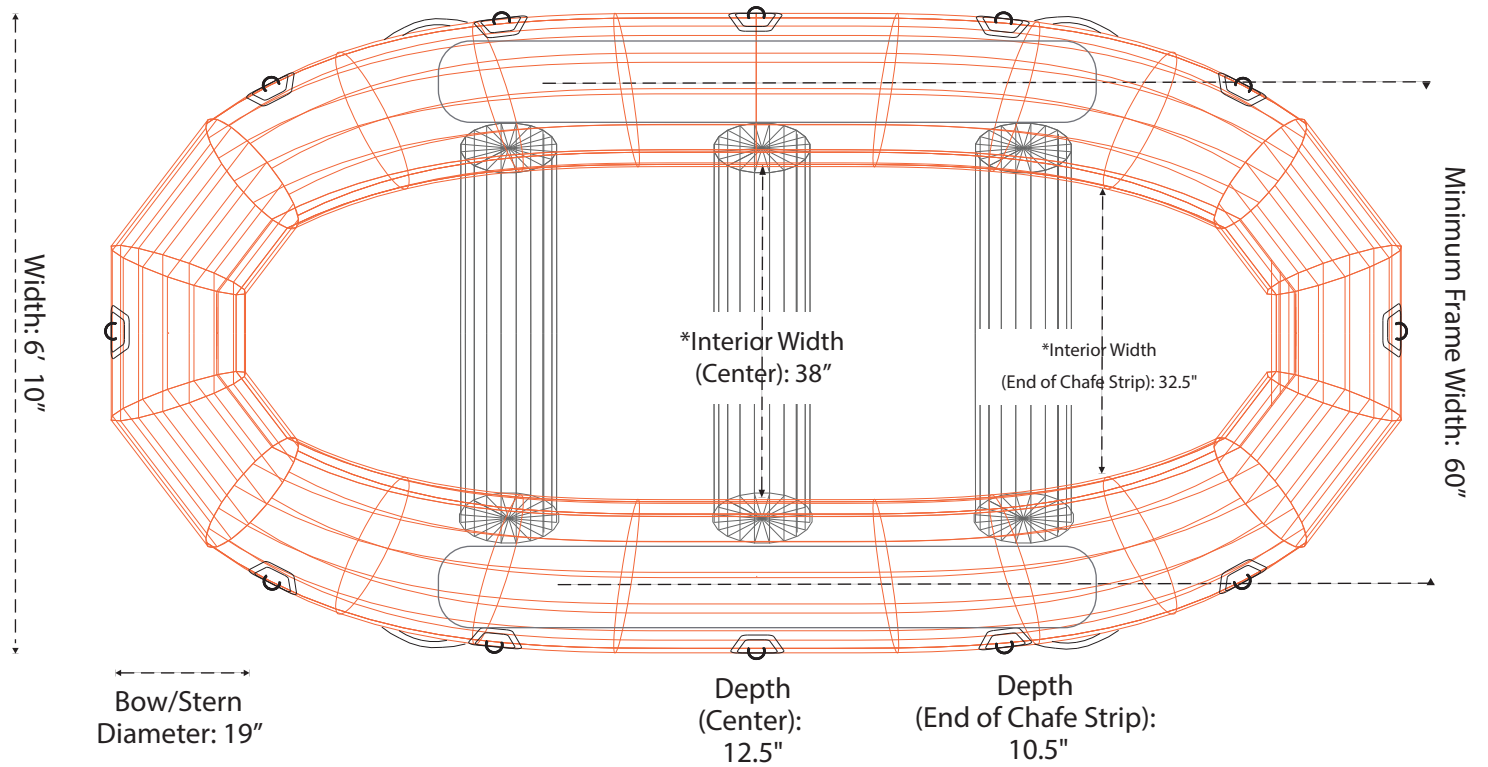

156D

Please use the specifications as a guideline only.

800-247-3432 ~ info@aire.com

www.aire.com

AIRE & Tributary boats are handcrafted by skilled professionals. As with all handcrafted items, there may be some slight variations from boat to boat, all measurements are subject to 1" + or - variation.

*Measured with no thwarts installed