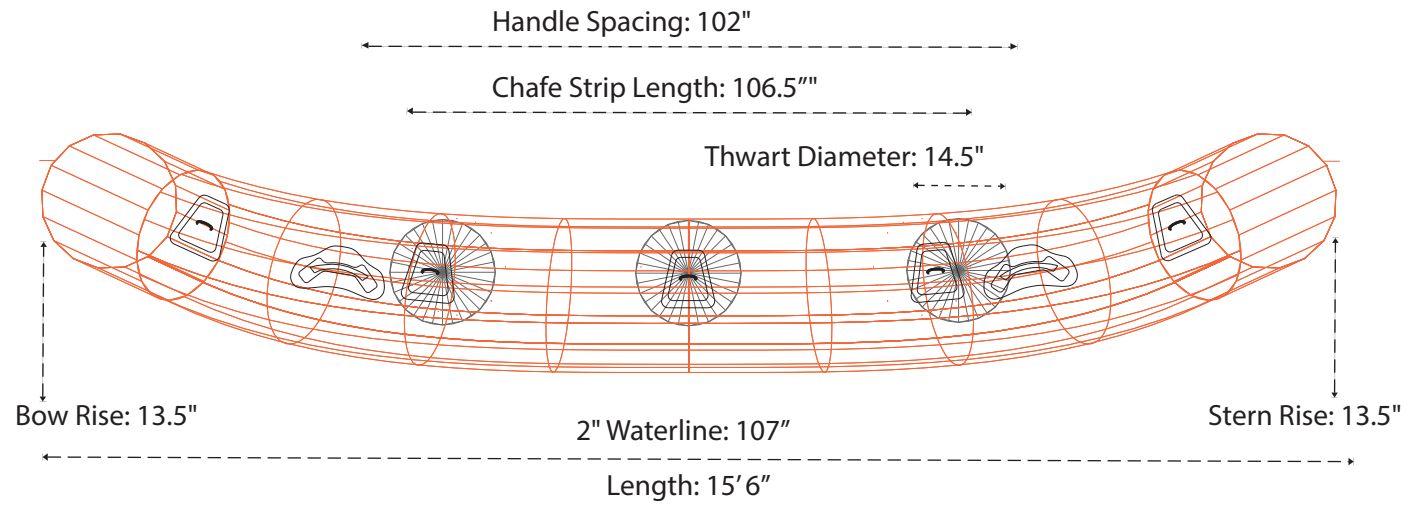

156D

Please use the specifications as a guideline only.

800-247-3432 ~ info@aire.com

www.aire.com

AIRE & Tributary boats are handcrafted by skilled professionals. As with all handcrafted items, there may be some slight variations from boat to boat, all measurements are subject to 1" + or - variation.

*Measured with no thwarts installed