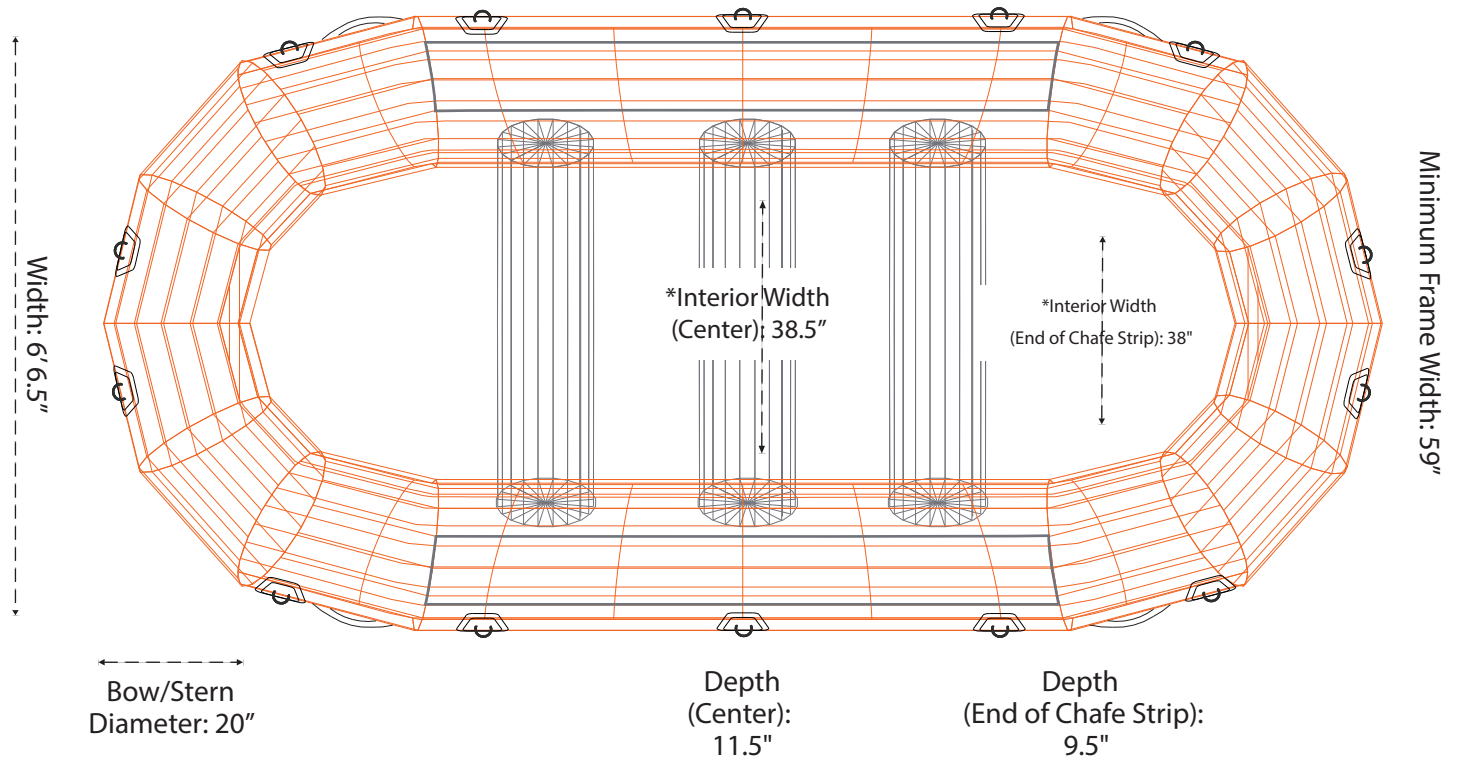

143R

Please use the specifications as a guideline only.

800-247-3432 ~ info@aire.com
www.aire.com

AIRE & Tributary boats are handcrafted by skilled professionals. As with all handcrafted items, there may be some slight variations from boat to boat, all measurements are subject to 1" + or - variation.

*Measured with no thwarts installed