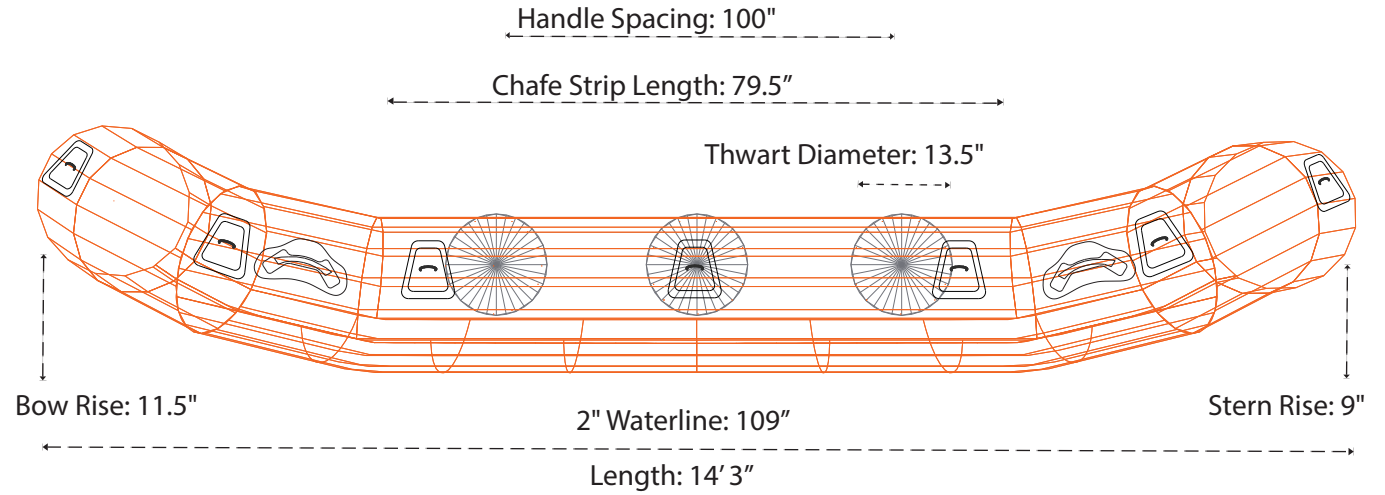

143R

Please use the specifications as a guideline only.

800-247-3432 ~ info@aire.com
www.aire.com

AIRE & Tributary boats are handcrafted by skilled professionals. As with all handcrafted items, there may be some slight variations from boat to boat, all measurements are subject to 1" + or - variation.

*Measured with no thwarts installed