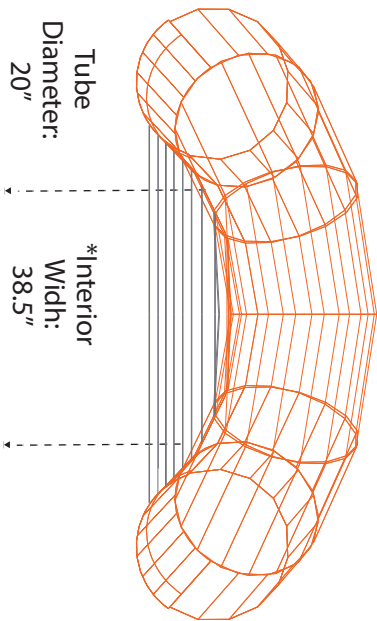

143R

Please use the specifications as a guideline only.

800-247-3432 ~ info@aire.com
www.aire.com

AIRE & Tributary boats are handcrafted by skilled professionals. As with all handcrafted items, there may be some slight variations from boat to boat, all measurements are subject to 1" + or - variation.

*Measured with no thwarts installed