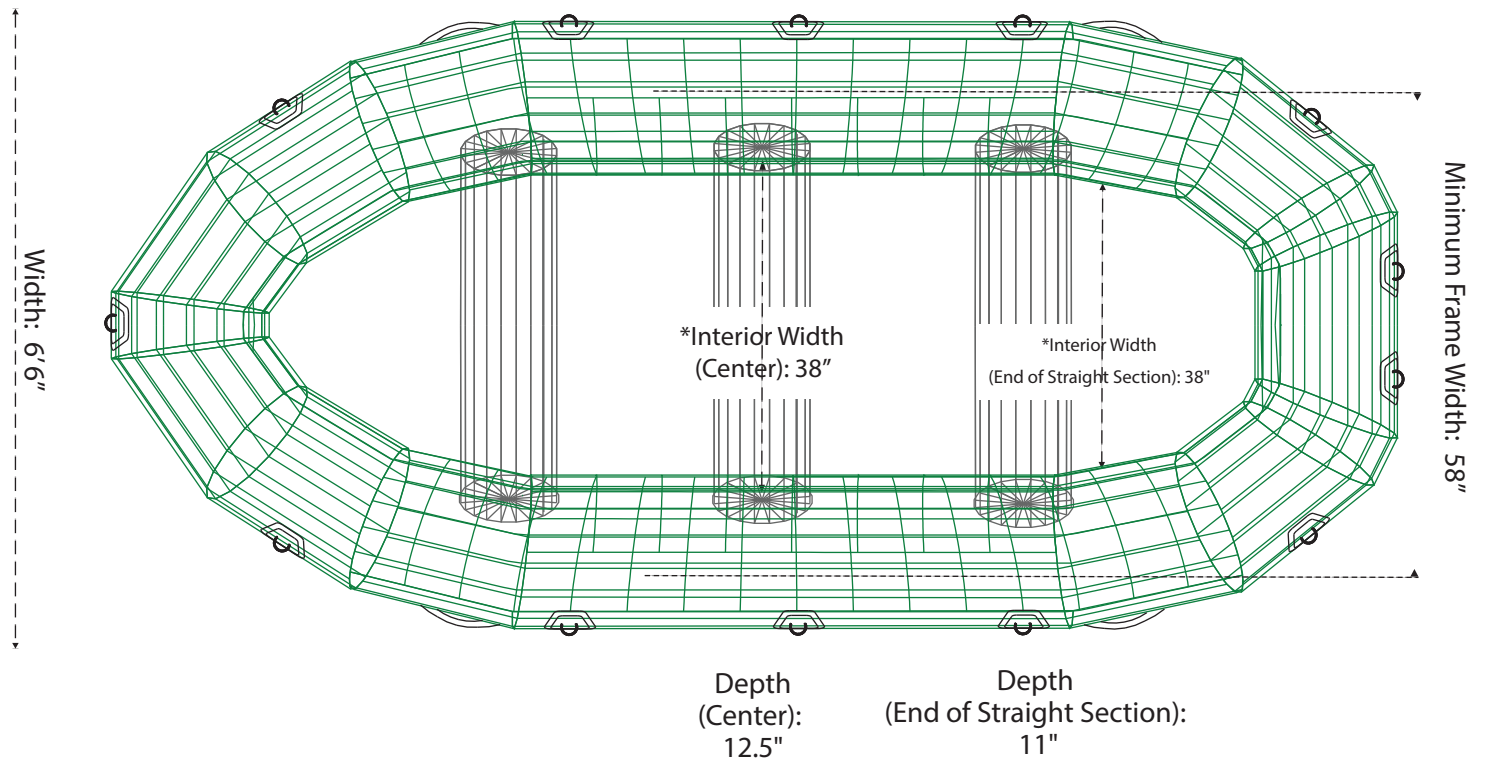

# 143E

Please use the specifications as a guideline only.

800-247-3432 ~ info@aire.com  
www.aire.com

AIRE & Tributary boats are handcrafted by skilled professionals. As with all handcrafted items, there may be some slight variations from boat to boat, all measurements are subject to 1" + or - variation.

\*Measured with no thwarts installed