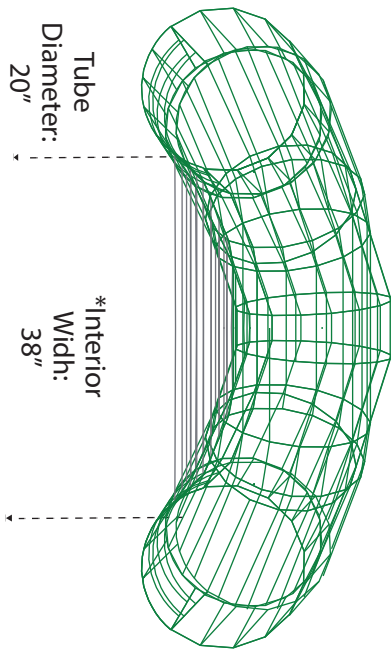

# 143E

Please use the specifications as a guideline only.

800-247-3432 ~ info@aire.com  
www.aire.com

AIRE & Tributary boats are handcrafted by skilled professionals. As with all handcrafted items, there may be some slight variations from boat to boat, all measurements are subject to 1" + or - variation.

\*Measured with no thwarts installed