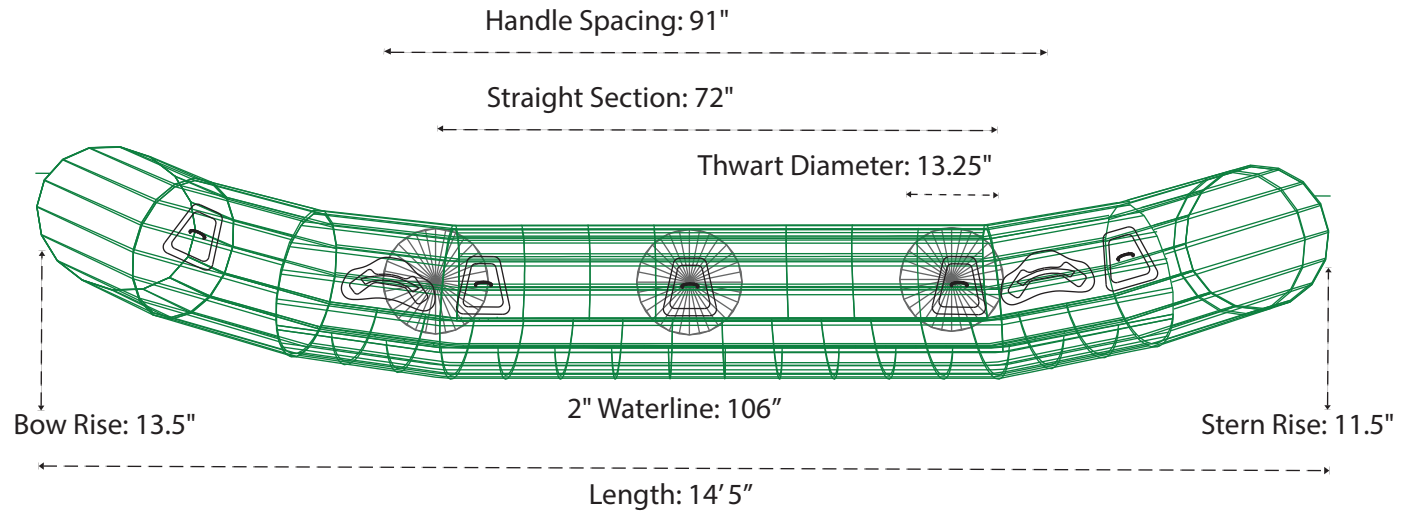

# 143E

Please use the specifications as a guideline only.

800-247-3432 ~ info@aire.com  
www.aire.com

AIRE & Tributary boats are handcrafted by skilled professionals. As with all handcrafted items, there may be some slight variations from boat to boat, all measurements are subject to 1" + or - variation.

\*Measured with no thwarts installed