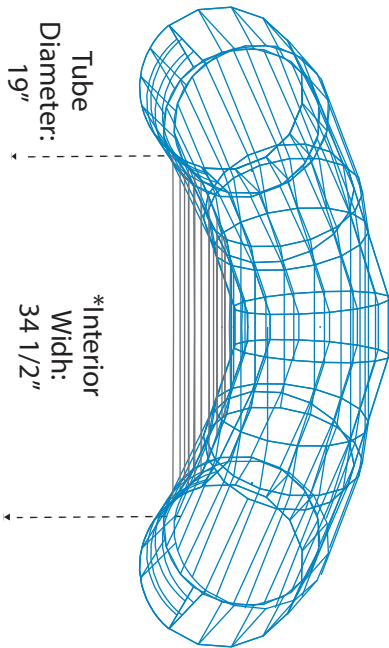

130E

Please use the specifications as a guideline only.

800-247-3432 ~ info@aire.com

www.aire.com

AIRE & Tributary boats are handcrafted by skilled professionals. As with all handcrafted items, there may be some slight variations from boat to boat, all measurements are subject to 1" + or - variation.

*Measured with no thwarts installed