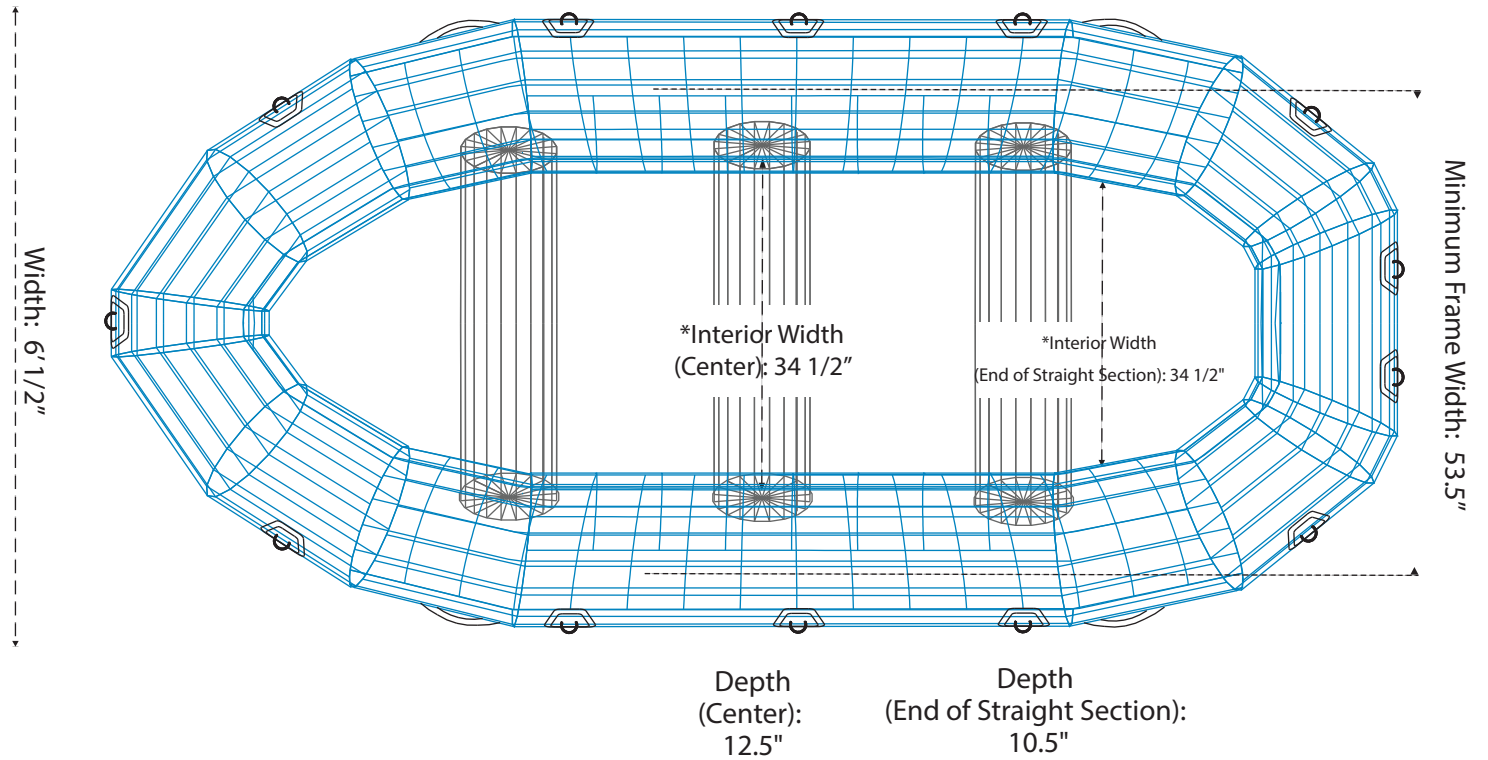

130E

Please use the specifications as a guideline only.

800-247-3432 ~ info@aire.com

www.aire.com

AIRE & Tributary boats are handcrafted by skilled professionals. As with all handcrafted items, there may be some slight variations from boat to boat, all measurements are subject to 1" + or - variation.

*Measured with no thwarts installed