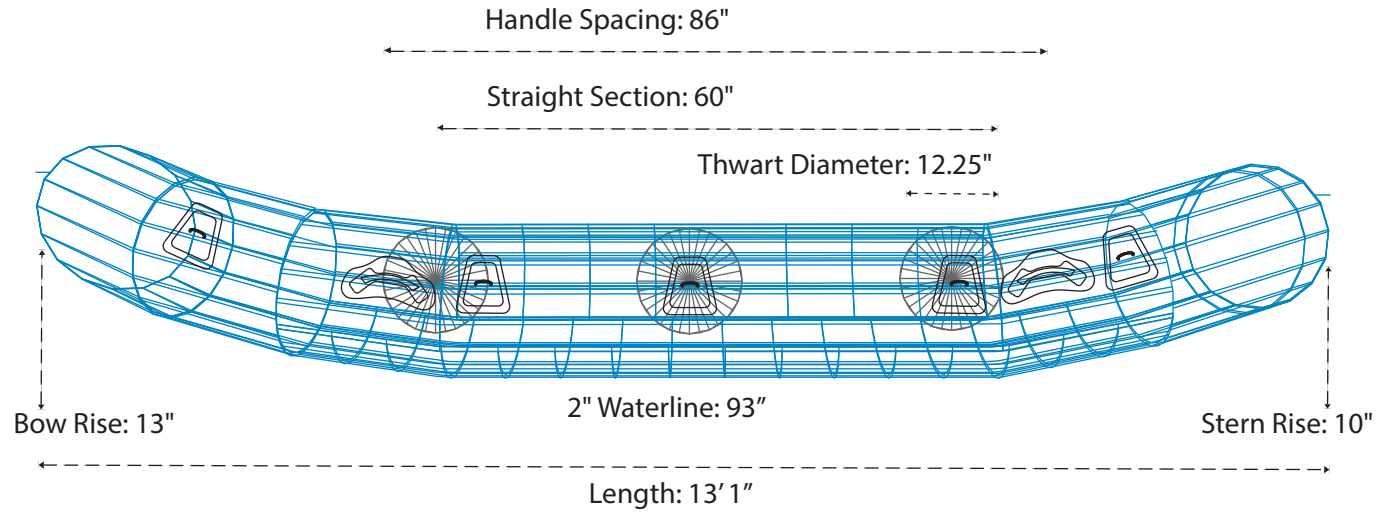

130E

Please use the specifications as a guideline only.

800-247-3432 ~ info@aire.com

www.aire.com

AIRE & Tributary boats are handcrafted by skilled professionals. As with all handcrafted items, there may be some slight variations from boat to boat, all measurements are subject to 1" + or - variation.

*Measured with no thwarts installed