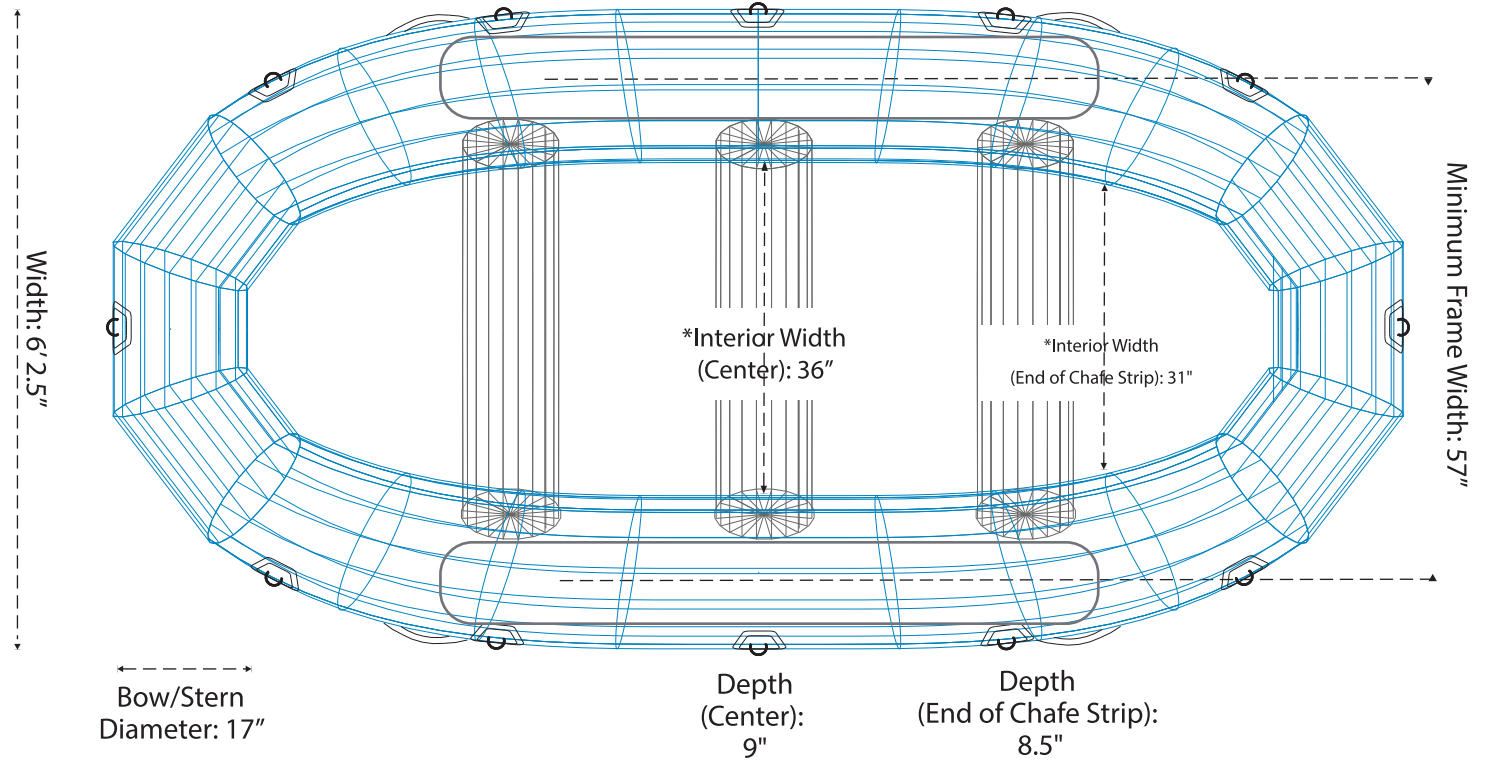

130D

Please use the specifications as a guideline only.

800-247-3432 ~ info@aire.com
www.aire.com

AIRE & Tributary boats are handcrafted by skilled professionals. As with all handcrafted items, there may be some slight variations from boat to boat, all measurements are subject to 1" + or - variation.

*Measured with no thwarts installed