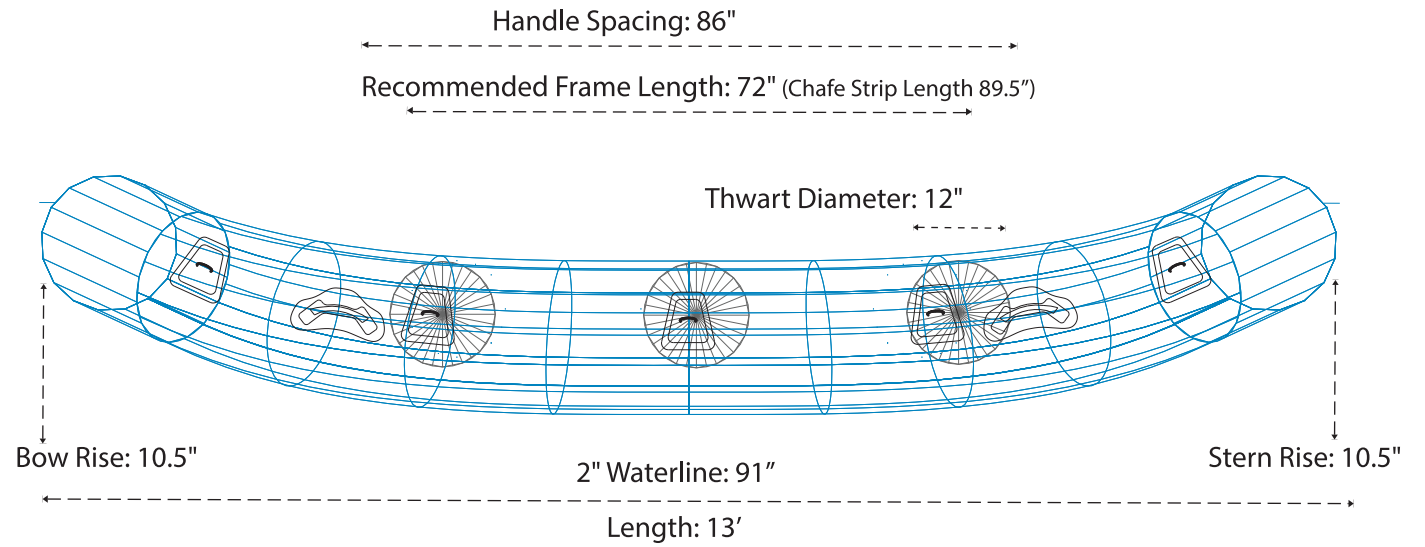

130D

Please use the specifications as a guideline only.

800-247-3432 ~ info@aire.com
www.aire.com

AIRE & Tributary boats are handcrafted by skilled professionals. As with all handcrafted items, there may be some slight variations from boat to boat, all measurements are subject to 1" + or - variation.

*Measured with no thwarts installed