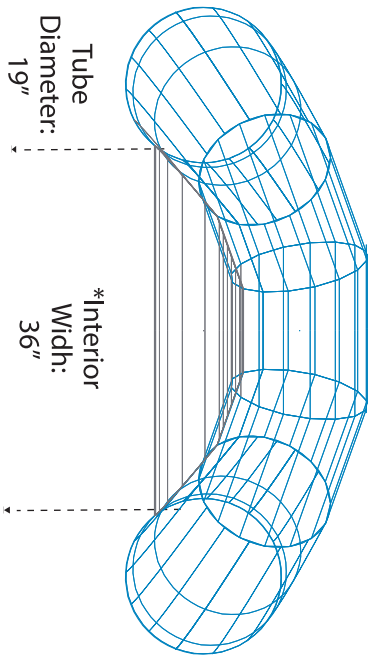

130D

Please use the specifications as a guideline only.

800-247-3432 ~ info@aire.com
www.aire.com

AIRE & Tributary boats are handcrafted by skilled professionals. As with all handcrafted items, there may be some slight variations from boat to boat, all measurements are subject to 1" + or - variation.

*Measured with no thwarts installed